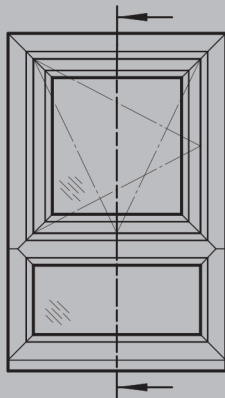

Chamfered 70mm Open-in Window

Internal Glazing

Windows Plus Online

Instant Design, Quote and Ordering

CATEGORY	DESCRIPTION	STYLE
PRODUCT	ASSEMBLIES	TILT & TURN WINDOW

Chamfered 70mm

Open In Window
Large Outer / Intermediate Transom

Fully Chamfered

28mm Double Glazing

Internally Glazed
Chamfered Bead

PCE 'D' Gasket

Viewed from Outside
Vent points to hinge side

Note: All reinforcements are shown for diagrammatical purposes only. For applications, please refer to the Optima Technical Manuals.