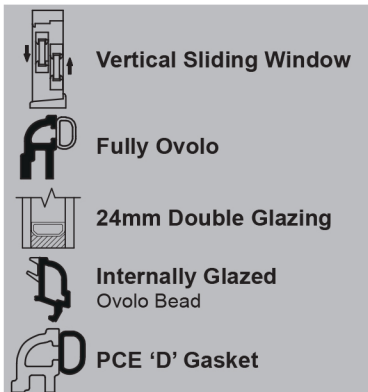

CATEGORY	DESCRIPTION	STYLE
PRODUCT	ASSEMBLIES	VERTICAL SLIDING WINDOW

Vertical Slider

Note: All reinforcements are shown for diagrammatical purposes only. For applications, please refer to the Vertical Slider Manual.