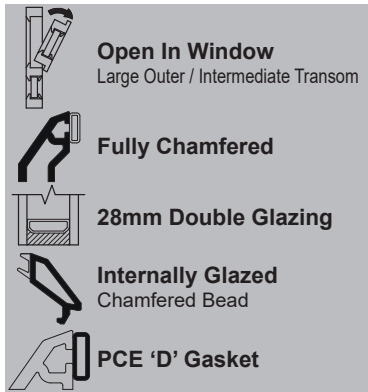

# Chamfered 70mm Open-in Window

Internal Glazing

CATEGORY	DESCRIPTION	STYLE
PRODUCT	ASSEMBLIES	TILT & TURN WINDOW

Note: All reinforcements are shown for diagrammatical purposes only. For applications, please refer to the Optima Technical Manuals.