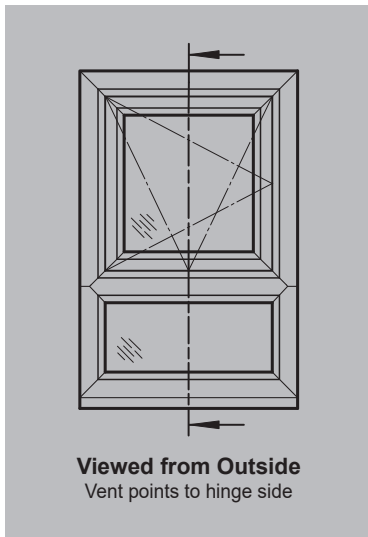

# Chamfered 70mm Open-in Window

Internal Glazing

CATEGORY	DESCRIPTION	STYLE
PRODUCT	ASSEMBLIES	TILT & TURN WINDOW

Note: All reinforcements are shown for diagrammatical purposes only. For applications, please refer to the Optima Technical Manuals.