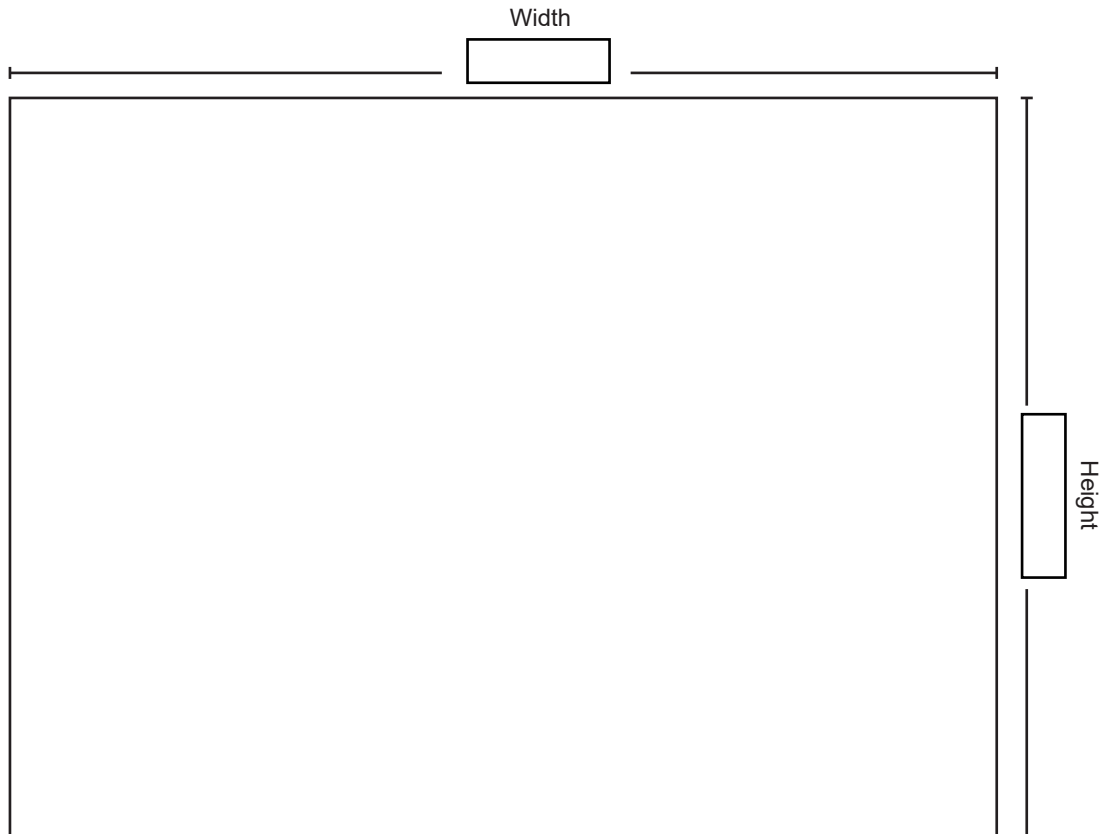

Telephone: 02476 345525

Email: surveying@windowsplisonline.co.uk

Transom location from top frame to centre of transom. Does not include frame packers and joining strips.

Mullion location from edge of frame to centre of mullion. Does not include frame packers and joining strips.

Information Key

- T = Toughened Glass
- L = Laminated Glass
- XX = Knock On 20 | 35 | 50
- J-S = Joining Strip
- TV = Trickle Vent

Viewed Outside

Please see information pages for a measuring guide

Customer Details

Reference:

Name:

Address

Telephone:

Email:

Frame Colour:

Cill: None | Stub | 150 | 180 | 225

Handle Colour: