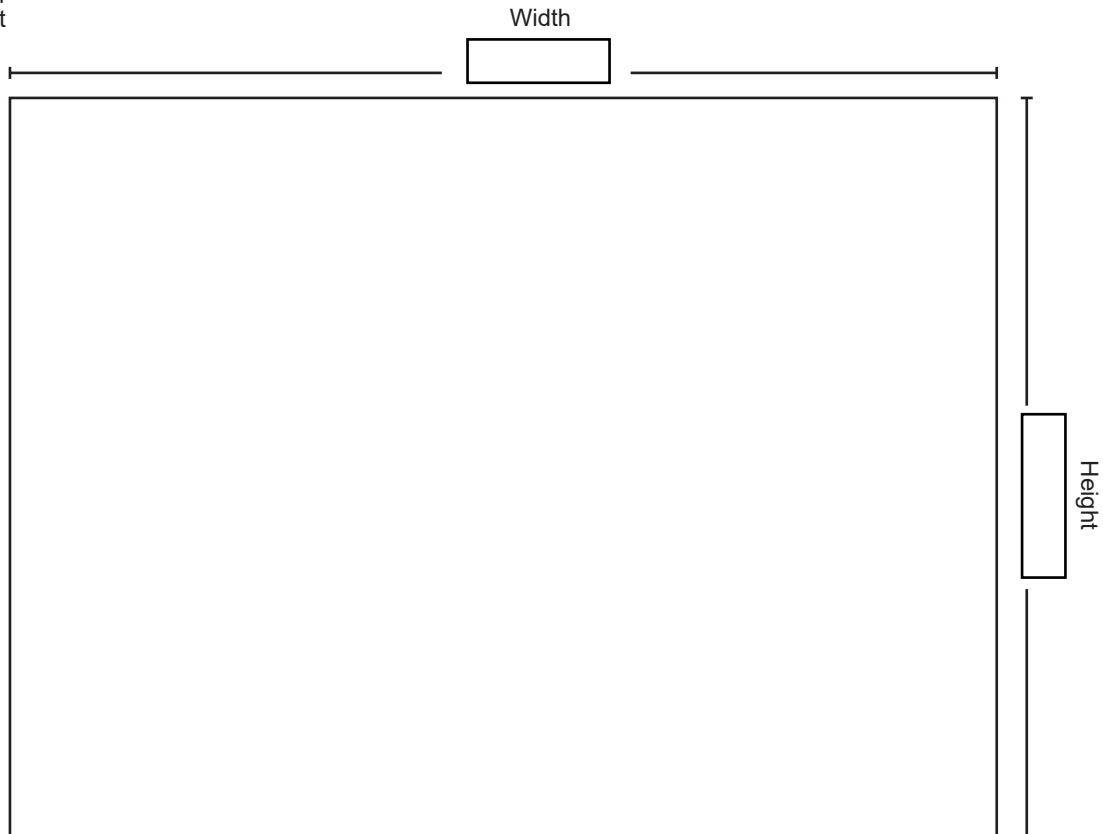

Telephone: 02476 345525

Email: surveying@windowsplisonline.co.uk

Transom location from top frame to centre of transom. Does not include frame packers and joining strips.

Mullion location from edge of frame to centre of mullion. Does not include frame packers and joining strips.

## Information Key

- T = Toughened Glass
- L = Laminated Glass
- XX = Knock On 20 | 35 | 50
- D = Dummy Vent
- J-S = Joining Strip
- TV = Trickle Vent

## Viewed Outside

Please see information pages for a measuring guide