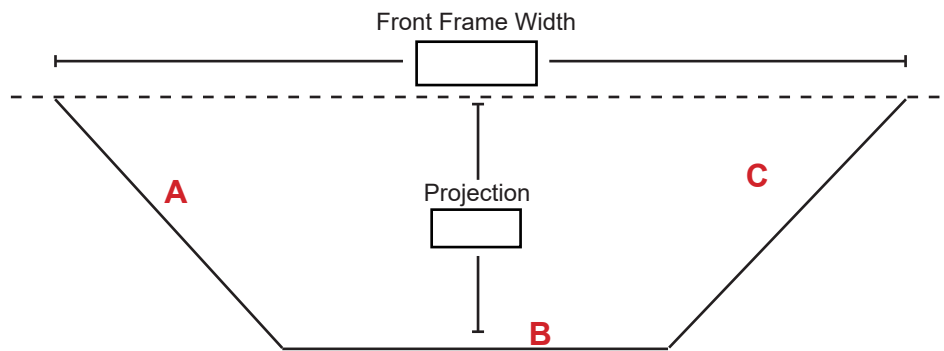

Telephone: 02476 345525

Email: surveying@windowsplisonline.co.uk

Transom location from top frame to centre of transom. Does not include frame packers and joining strips.

Mullion location from edge of frame to centre of mullion. Does not include frame packers and joining strips.

### Information Key

- T = Toughened Glass
- L = Laminated Glass
- XX = Knock On 20 | 35 | 50
- D = Dummy Vent
- J-S = Joining Strip
- TV = Trickle Vent

**Bow Windows have to be measured in a certain way. Please refer to our Measuring Guide on our website.**

### Viewed Outside

**A**

**B**

**C**

Please see information pages for a measuring guide