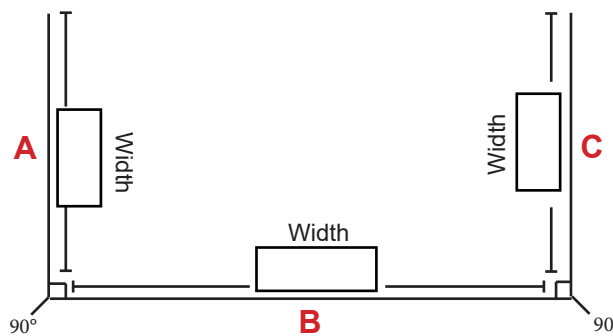

Telephone: 02476 345525

Email: surveying@windowsplisonline.co.uk

Transom location from top frame to centre of transom. Does not include frame packers and joining strips.

Mullion location from edge of frame to centre of mullion. Does not include frame packers and joining strips.

Information Key

- T = Toughened Glass
- L = Laminated Glass
- XX = Knock On 20 | 35 | 50
- D = Dummy Vent
- J-S = Joining Strip
- TV = Trickle Vent

Bays are measured internally for width only.

Height is measured externally including cill.

Viewed Outside

Bay Height

Bay Poles

A

B

C

Please see information pages for a measuring guide

Customer Details

Reference:

Name:

Address

Telephone:

Email:

Frame Colour:

Cill: None | Stub | 150 | 180 | 225

Handle Colour:

Glazing Details

A / B / None Rated

Clear | Obscure (Type:)

Decoration