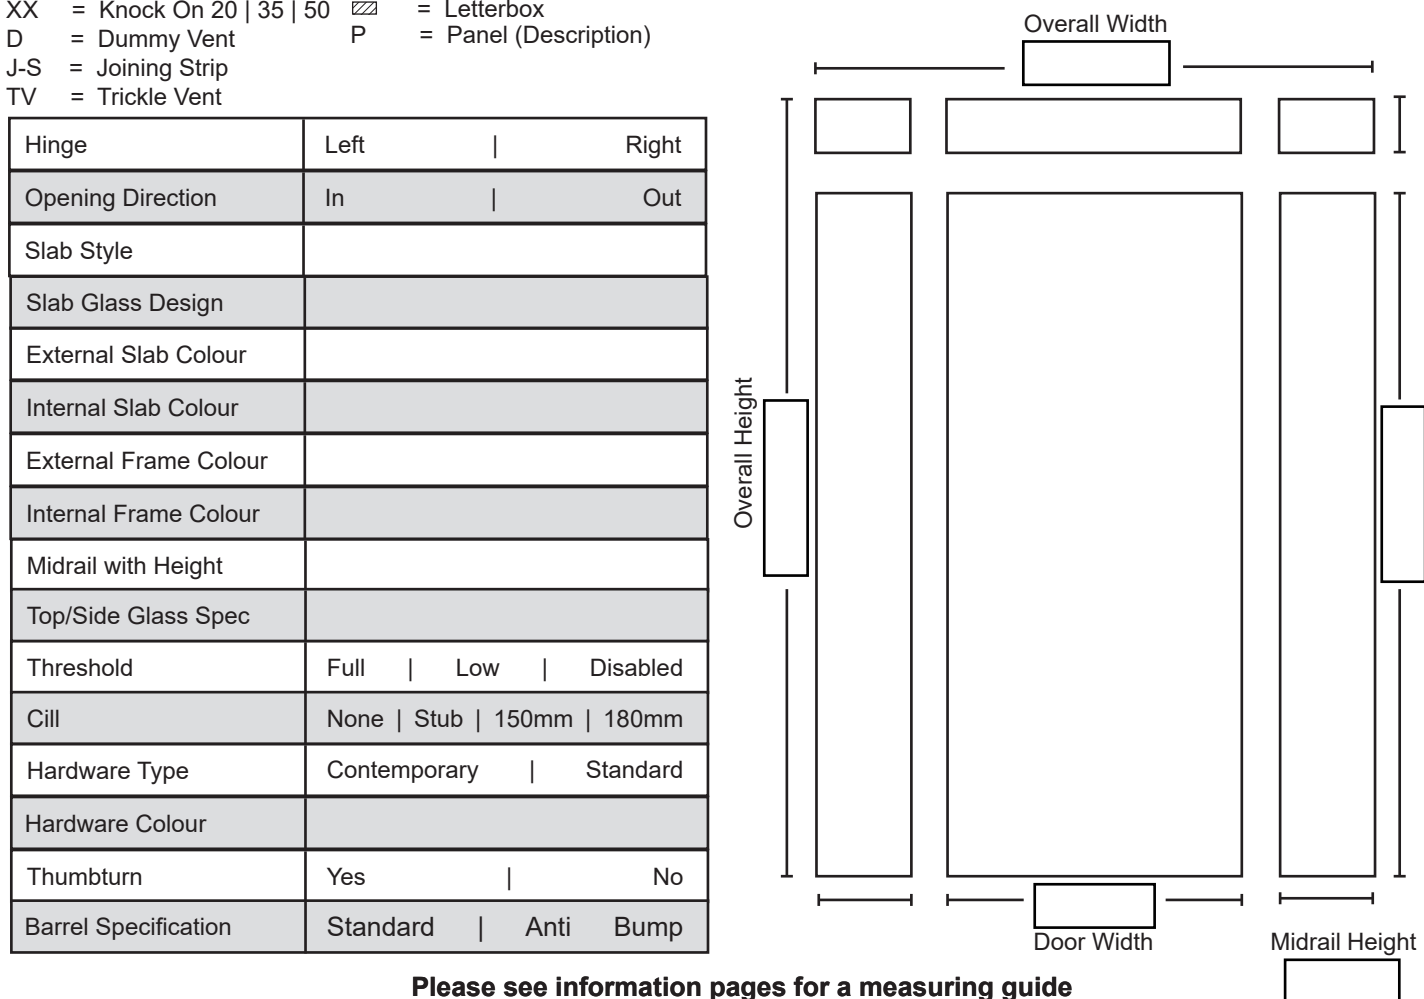

Telephone: 02476 345525

Email: surveying@windowsplisonline.co.uk

Transom location from top frame to centre of transom. Does not include frame packers and joining strips.

Mullion location from edge of frame to centre of mullion. Does not include frame packers and joining strips.

Information Key

- | | |
|----------------------------|-------------------------|
| T = Toughened Glass | ★ = Spyhole |
| L = Laminated Glass | ○ = Knocker |
| XX = Knock On 20 35 50 | ▨ = Letterbox |
| D = Dummy Vent | P = Panel (Description) |
| J-S = Joining Strip | |
| TV = Trickle Vent | |

Viewed Outside

If no side panels or top lights are required, please them leave blank

Please see information pages for a measuring guide

Customer Details

Reference:

Name:

Address

Telephone: